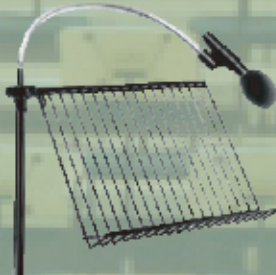

Concert & Performer Trolley

- L174 x W 56 x H109 cm
- Carries up to:10 Stands
20 Stands

C SMI I MS 911
C SMI I MS 912

ORCHESTRA FURNITURE

MS 810

Stand Box

MANHASSET™
MS 943

Performer Trolley

RAT stands
MS 732

Microphone Boom

RAT stands
MS 734

Pencil Tray

MANHASSET™
MS 747

Violin Holder

RAT stands
MS 934

Jazz Trolley

RAT stands
MS 733

Instrument Shelf

RAT stands
MS 736

IEC Daisy chaining System

MANHASSET™
MS 745

Accessory Box

Floor Protectors

MANHASSET™
MS 748