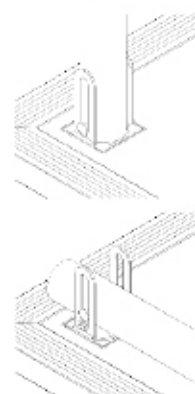

Black PD 2111
Wood PD 2112

Black PD 3111
Wood PD 3112

Black PD 4111
Wood PD 4112

Single Podium

- Without Rail
- 120 x 115 x 25 cm
- Surface options : Carpet
Wood Tone

- With Rail
- 120 x 115 x 25 cm
- Surface options : Carpet
Wood Tone

Folding Rail

- Handling wheels on one side

Sleeve

Double Podium

- Upper podium: 109 x 90 x 15 cm
- Base podium: 120 x 130 x 15 cm
- Rail Height: 90 cm
- Surface options : Carpet
Wood Tone

Opera Podium

- Upper Podium : 109 x 90 x 15 cm
- Base Podium : 120 x 130 x 15 cm
- Rail Height : 90cm
- Deep : 30cm
- Surface options : Carpet
Wood Tone