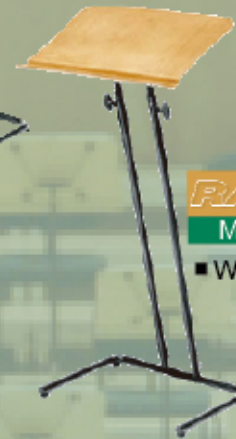

RATstands
MS 031
■ Classic

RATstands
MS 032
■ Wood