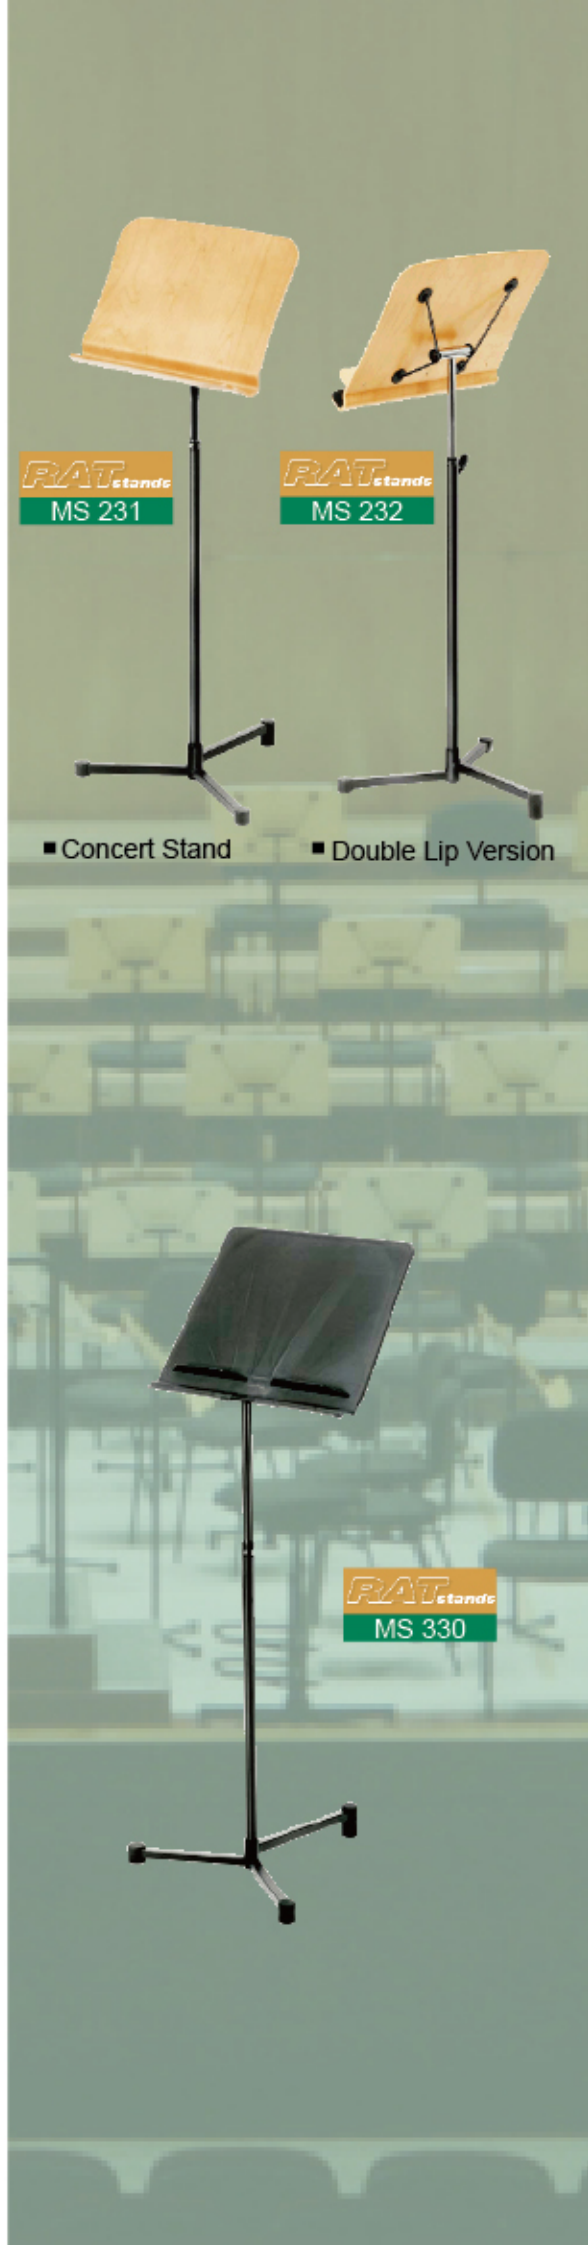

Concert Stand

Technical Specifications

- Height measured from floor to lower edge of score adjustable between 68 and 137 cm (27" and 54")
- Weight of stand 3.7 kg (8lb 2oz)
- Tray size 50 x 33 cm (20" x 13")
- Optional tray size with double lip 60 x 33cm (23.5" x 13") excluding pencil shelf area

- Stands nest for compact

- Rubber lined extra lip provides space for storing pencils and small instruments.

Performer Stand

Technical Specifications

- Epoxy powder coated.
- Height of tray adjustable between 73 and 133 cm (28.5" and 52.5") measured from the floor to the bottom of the music
- Tray size 51 x 32 cm (20" x 12.5") excluding pencil shelf area
- Weight of stand 2.9 kg (6lb 6oz).

- Unbreakable tray