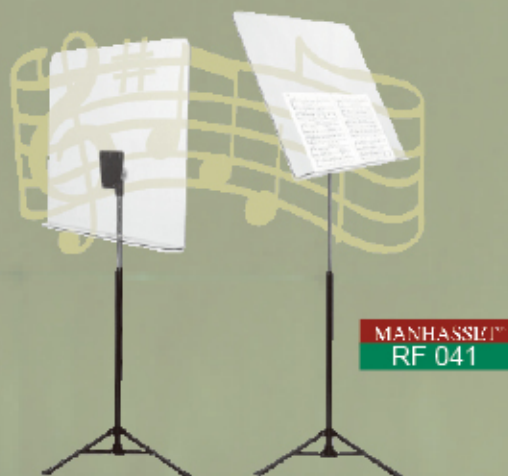

Opera Stand

Technical Specifications

- Available with classic or wood tray.
- Weight of stand without amp 5.9kg (13lb), with single bulb lamp 7.0kg (15lb 6oz)
- Height measured from floor to lower edge of score adjustable between 62 and 127cm (24" and 50")
- Tray size 44 x 37 cm (17.5" x 14.5")

- Stands nest for compact storage

Conductor's Stand

- Tray size 65cm wide x 45cm (25.5" x 17.5") excluding pencil tray area
 - Double lip with foam rubber lined area for pencils, batons, etc
 - Tray is formed in one piece from natural birch and lacquered to the colour of beech
 - Height to mid point of tray adjustable from 84cm to 156cm (33" - 61")
 - Nylon coated base never chips
 - Solid base for stability
 - Thumb screw height locking
-
- A one-piece desk that measures 32" wide - enough room to hold 4 pages of music.
 - Ideal for groups, private studios, conductors and more.

Concert Conductor's Stand Stand

Performer Conductor's Stand-Pro

SOUND REFLECTOR

MANHASSI™
RF 041

Reflector

Crystalline Reflector With Folding Underframe

- Desk: 56 x 66 cm
- Height: 94-167 cm

Crystalline Reflector