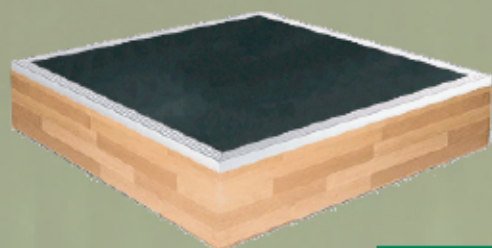

CONDUCTOR PODIUM

Black PD 1101
Wood PD 1102