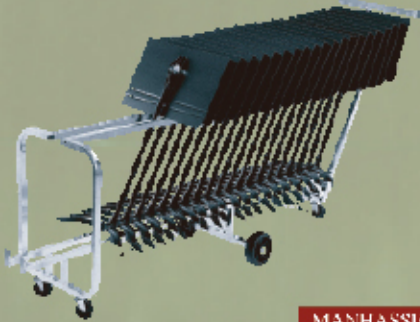

Concert & Performer Trolley

- L174 x W 56 x H109 cm
- Carries up to:10 Stands
20 Stands

C SMI I MS 911
C SMI I MS 912

ORCHESTRA FURNITURE

MS 810

Stand Box

MANHASSET™
MS 943

Performer Trolley

RAT stands
MS 732

Microphone Boom

RAT stands
MS 734

Pencil Tray

MANHASSET™
MS 747

Violin Holder

RAT stands
MS 934

Jazz Trolley