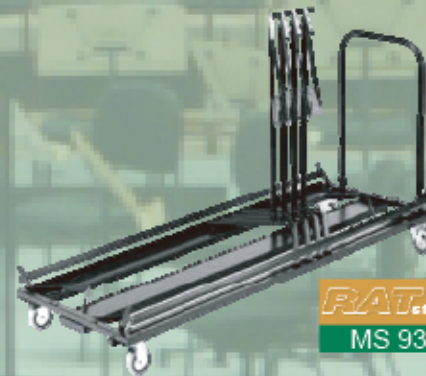

Trapezoid Reflector

- Height : 40-54 cm

RF 053

C SMI I Lecterns

Technical Specifications

- Height measured from floor to lower edge of desk adjustable between 95 and 110cm (37.5 and 43")
- Tray size 50 x 33cm (20" x 13")
- Optional wood tray sizes with double lip 60 x 33cm (23.5" x 13") and 65 x 45cm (25.5 x 17.5") excluding pencil shelf area
- Weight of lectern 9 kg (20 lb)
- All steel construction

RATstands
MS 031
■ Classic

RATstands
MS 032
■ Wood

ACCESSORIES

C SMI I Trolley

Opera Trolley

- L174 x W 64 cm
- Carries up to 23 stands
- Stands are held in position by tw hinged clamping bars

RATstands
MS 931