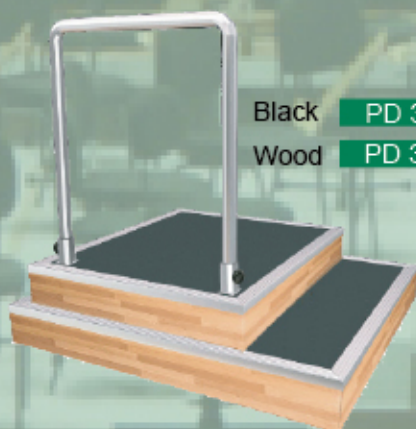

Black PD 2111
Wood PD 2112

Black PD 3111
Wood PD 3112

Black PD 4111
Wood PD 4112

Single Podium

- Without Rail
- 120 x 115 x 25 cm
- Surface options : Carpet
Wood Tone

- With Rail
- 120 x 115 x 25 cm
- Surface options : Carpet
Wood Tone