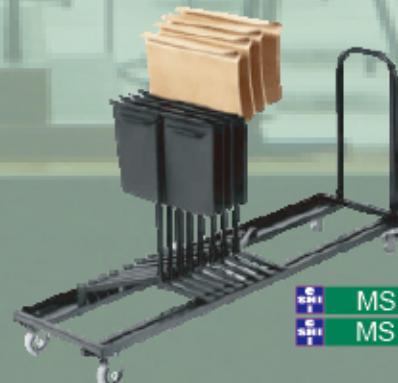

RATstands
MS 931

Concert & Performer Trolley

- L174 x W 56 x H109 cm
- Carries up to:10 Stands
  20 Stands

C SMI I MS 911
C SMI I MS 912